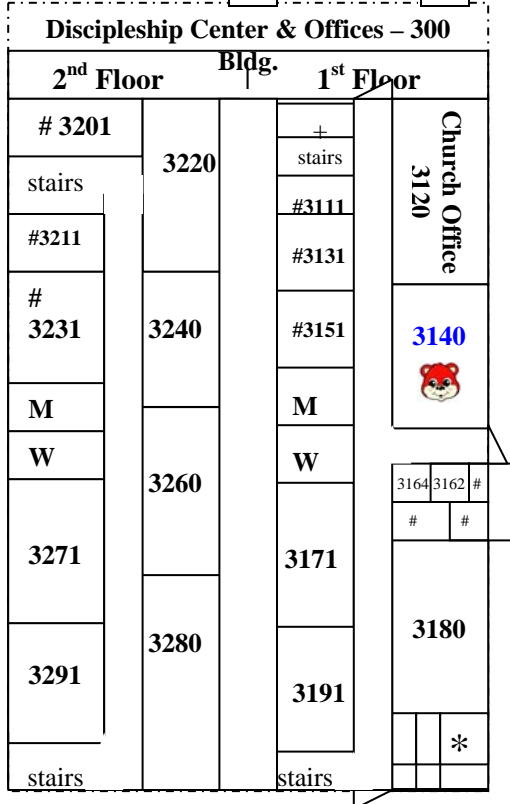

Valley Church Campus

Homestead Road

N. Stelling Road

Parking

Parking

Parking

Where to check in and check out your Awana clubbers.

Nursery 6mos to 2yrs – Rm 203 (For children of Awana volunteers only)

Cubbies 3 yr olds - Rm 205 (For children of Awana volunteers only)

Cubbies PreK - Rm 3140 (For children of Awana volunteers only)

Sparks - Check-In Rm 502 Check out - Rm 410

T&T – Check In & Check out Rm 501